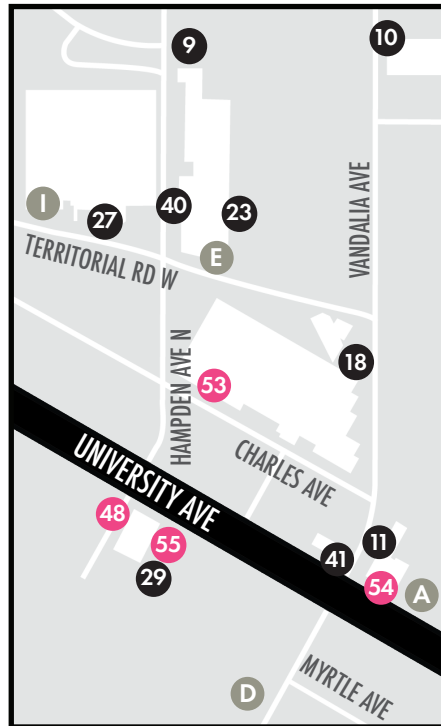

**MURALS ON GOOGLE MAPS**

**NORTH** ▲  
MAP SCALES VARY

SHORT WALK FROM MURAL 50  
ON TERRITORIAL RD W

MURAL 12 IS 0.7 MILES NORTH OF  
UNIVERSITY AVE VIA PRIOR AVE

MURAL 17 IS 0.4 MILES WEST FROM THE CORNER  
OF RAYMOND AVE & UNIVERSITY AVE @ 9 MINUTE  
WALK - CLOSE TO GREEN LINE WESTGATE STATION

VIA UNIVERSITY AVE  
RAYMOND AVE TO PRIOR AVE IS 0.8 MILES  
@ 18 MINUTE WALK

- 1 CEY ADAMS
- 2 MARIELA AJRAS
- 3 VALENTINO + BIANCHINI
- 4 CHUCK U
- 5 PRISCILA DE CARVALHO
- 6 FADLABI
- 7 MR. KIJI
- 8 ARTCROP
- 9 BIAFRA, INC.
- 10 EWOK
- 11 MARTZIA THOMETZ
- 12 ERIC GARCIA
- 13 BEATRIX\*JAR
- 14 REGGIE LEFLORE
- 15 XEE REITER
- 16 WUNDER & RYOE
- 17 WITT SIASOCO
- 18 WES WINSHIP
- 19 PEYTON SCOTT RUSSELL
- 20 ROCK CYFI MARTINEZ
- 21 MARLENA MYLES
- 22 AARON JOHNSON-ORTIZ
- 23 MISSY WHITEMAN
- 24 KATRINA KNUTSON
- 25 MISKITOOS GARCIA
- 26 KAO LEE THAO
- 27 THOMASINA TOPBEAR
- 28 ALEX GAITER SMITH
- 29 TAYLOR BERMAN
- 30 JENNIFER DAVIS
- 31 JOSE DOMINGUEZ
- 32 MAIYA LEA HARTMAN
- 33 VOTAN HENRIQUEZ
- 34 HIBAAQ IBRAHIM
- 35 GENO OKOK
- 36 RODRIGO OÑATE
- 37 POVI MARIE
- 38 POVI MARIE

## 2023 CHROMA ZONE MURALISTS

- 39 JOY SPIKA
- 40 FEW AND FAR
- 41 WUNDR & BIAFRA
- 42 BLACK DAZE
- 43 FOCUS SMITH
- 44 JORDAN M. HAMILTON
- 45 TOM JAY
- 46 DAREN HILL
- 47 NÜ-ONE
- 48 LESLIE BARLOW
- 49 HEND AL-MANSOUR
- 50 PHILIPO DYAULI
- 51 SYDNEY JAMES
- 52 MAX SANSING
- 53 WES WINSHIP
- 54 MICHAEL ENGBRETSON
- 55 FORREST WOZNIAK
- 56 LYNDA GRAFITO

### INDEPENDENT MURALS

- A BROKEN CROW
- B OCHS & FINNIGAN
- C MIDWAY CREATIVE
- D ERIK PEARSON
- E REDCAN GRAFFITI JAM
- F WINSHIP & MAMAYEK
- G NICK MAMAYEK
- H ANDREW BRODER
- I KADA GOALEN
- J THOMASINA TOPBEAR