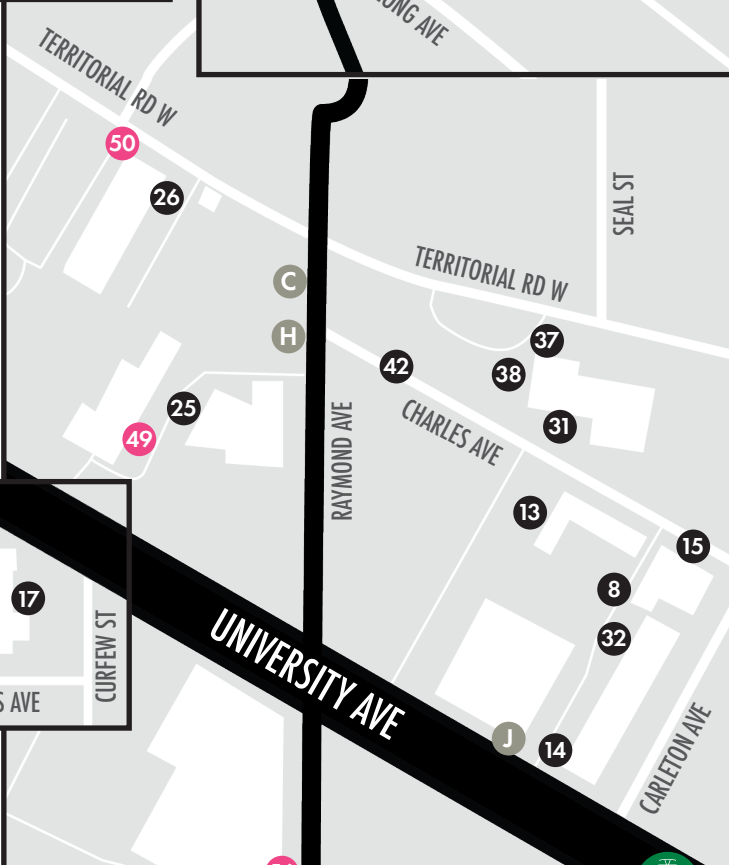

**MURALS ON GOOGLE MAPS**

**NORTH** ▲  
MAP SCALES VARY

SHORT WALK FROM MURAL 50  
ON TERRITORIAL RD W

MURAL 12 IS 0.7 MILES NORTH OF  
UNIVERSITY AVE VIA PRIOR AVE

MURAL 17 IS 0.4 MILES WEST FROM THE CORNER  
OF RAYMOND AVE & UNIVERSITY AVE @ 9 MINUTE  
WALK - CLOSE TO GREEN LINE WESTGATE STATION

VIA UNIVERSITY AVE  
RAYMOND AVE TO PRIOR AVE IS 0.8 MILES  
@ 18 MINUTE WALK

- 1 CEY ADAMS
- 2 MARIELA AJRAS
- 3 VALENTINO + BIANCHINI
- 4 CHUCK U
- 5 PRISCILA DE CARVALHO
- 6 FADLABI
- 7 MR. KIJI
- 8 ARTCROP
- 9 BIAFRA, INC.
- 10 EWOK
- 11 MARTZIA THOMETZ
- 12 ERIC GARCIA
- 13 BEATRIX\*JAR
- 14 REGGIE LEFLORE
- 15 XEE REITER
- 16 WUNDER & RYOE
- 17 WITT SIASOCO
- 18 WES WINSHIP
- 19 PEYTON SCOTT RUSSELL
- 20 ROCK CYFI MARTINEZ
- 21 MARLENA MYLES
- 22 AARON JOHNSON-ORTIZ
- 23 MISSY WHITEMAN
- 24 KATRINA KNUTSON
- 25 MISKITOOS GARCIA
- 26 KAO LEE THAO
- 27 THOMASINA TOPBEAR
- 28 ALEX GAITER SMITH
- 29 TAYLOR BERMAN
- 30 JENNIFER DAVIS
- 31 JOSE DOMINGUEZ
- 32 MAIYA LEA HARTMAN
- 33 VOTAN HENRIQUEZ
- 34 HIBAAQ IBRAHIM
- 35 GENO OKOK
- 36 RODRIGO OÑATE
- 37 POVI MARIE
- 38 POVI MARIE

## 2023 CHROMA ZONE MURALISTS

- 39 JOY SPIKA
- 40 FEW AND FAR
- 41 WUNDR & BIAFRA
- 42 BLACK DAZE
- 43 FOCUS SMITH
- 44 JORDAN M. HAMILTON
- 45 TOM JAY
- 46 DAREN HILL
- 47 NÜ-ONE
- 48 LESLIE BARLOW
- 49 HEND AL-MANSOUR
- 50 PHILIPO DYAULI
- 51 SYDNEY JAMES
- 52 MAX SANSING
- 53 WES WINSHIP
- 54 MICHAEL ENGBRETSON
- 55 FORREST WOZNIAK
- 56 LYNDA GRAFITO

### INDEPENDENT MURALS

- A BROKEN CROW
- B OCHS & FINNIGAN
- C MIDWAY CREATIVE
- D ERIK PEARSON
- E REDCAN GRAFFITI JAM
- F WINSHIP & MAMAYEK
- G NICK MAMAYEK
- H ANDREW BRODER
- I KADA GOALEN
- J THOMASINA TOPBEAR