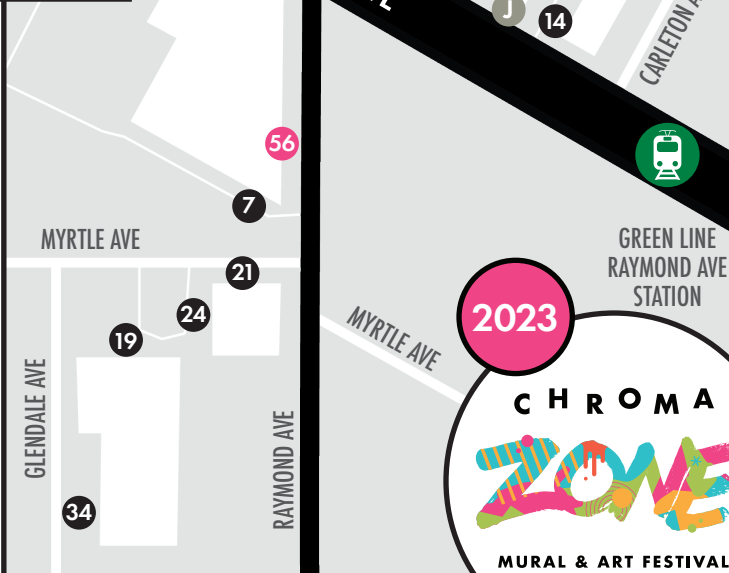

**MURALS ON GOOGLE MAPS**

**NORTH** ▲  
MAP SCALES VARY

SHORT WALK FROM MURAL 50  
ON TERRITORIAL RD W

MURAL 12 IS 0.7 MILES NORTH OF  
UNIVERSITY AVE VIA PRIOR AVE

MURAL 17 IS 0.4 MILES WEST FROM THE CORNER  
OF RAYMOND AVE & UNIVERSITY AVE @ 9 MINUTE  
WALK - CLOSE TO GREEN LINE WESTGATE STATION

VIA UNIVERSITY AVE  
RAYMOND AVE TO PRIOR AVE IS 0.8 MILES  
@ 18 MINUTE WALK

- 1 CEY ADAMS
- 2 MARIELA AJRAS
- 3 VALENTINO + BIANCHINI
- 4 CHUCK U
- 5 PRISCILA DE CARVALHO
- 6 FADLABI
- 7 MR. KIJI
- 8 ARTCROP
- 9 BIAFRA, INC.
- 10 EWOK
- 11 MARTZIA THOMETZ
- 12 ERIC GARCIA
- 13 BEATRIX\*JAR
- 14 REGGIE LEFLORE
- 15 XEE REITER
- 16 WUNDER & RYOE
- 17 WITT SIASOCO
- 18 WES WINSHIP
- 19 PEYTON SCOTT RUSSELL
- 20 ROCK CYFI MARTINEZ
- 21 MARLENA MYLES
- 22 AARON JOHNSON-ORTIZ
- 23 MISSY WHITEMAN
- 24 KATRINA KNUTSON
- 25 MISKITOOS GARCIA
- 26 KAO LEE THAO
- 27 THOMASINA TOPBEAR
- 28 ALEX GAITER SMITH
- 29 TAYLOR BERMAN
- 30 JENNIFER DAVIS
- 31 JOSE DOMINGUEZ
- 32 MAIYA LEA HARTMAN
- 33 VOTAN HENRIQUEZ
- 34 HIBAAQ IBRAHIM
- 35 GENO OKOK
- 36 RODRIGO OÑATE
- 37 POVI MARIE
- 38 POVI MARIE

## 2023 CHROMA ZONE MURALISTS

- 39 JOY SPIKA
- 40 FEW AND FAR
- 41 WUNDR & BIAFRA
- 42 BLACK DAZE
- 43 FOCUS SMITH
- 44 JORDAN M. HAMILTON
- 45 TOM JAY
- 46 DAREN HILL
- 47 NÜ-ONE
- 48 LESLIE BARLOW
- 49 HEND AL-MANSOUR
- 50 PHILIPO DYAULI
- 51 SYDNEY JAMES
- 52 MAX SANSING
- 53 WES WINSHIP
- 54 MICHAEL ENGBRETSON
- 55 FORREST WOZNIAK
- 56 LYNDA GRAFITO

### INDEPENDENT MURALS

- A BROKEN CROW
- B OCHS & FINNIGAN
- C MIDWAY CREATIVE
- D ERIK PEARSON
- E REDCAN GRAFFITI JAM
- F WINSHIP & MAMAYEK
- G NICK MAMAYEK
- H ANDREW BRODER
- I KADA GOALEN
- J THOMASINA TOPBEAR