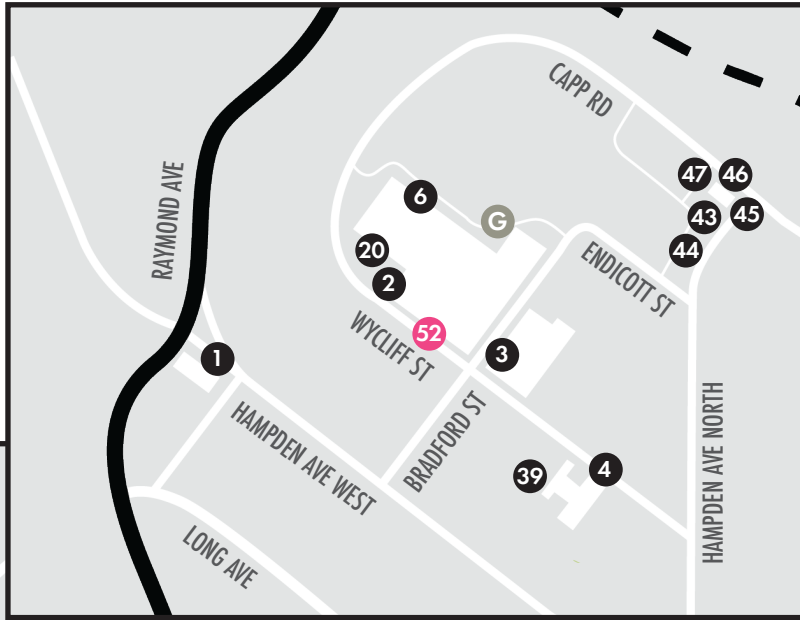

**MURALS ON GOOGLE MAPS**

**NORTH** ▲  
MAP SCALES VARY

SHORT WALK FROM MURAL 50  
ON TERRITORIAL RD W

MURAL 12 IS 0.7 MILES NORTH OF  
UNIVERSITY AVE VIA PRIOR AVE

MURAL 17 IS 0.4 MILES WEST FROM THE CORNER  
OF RAYMOND AVE & UNIVERSITY AVE @ 9 MINUTE  
WALK - CLOSE TO GREEN LINE WESTGATE STATION

VIA UNIVERSITY AVE  
RAYMOND AVE TO PRIOR AVE IS 0.8 MILES  
@ 18 MINUTE WALK

- 1 CEY ADAMS
- 2 MARIELA AJRAS
- 3 VALENTINO + BIANCHINI
- 4 CHUCK U
- 5 PRISCILA DE CARVALHO
- 6 FADLABI
- 7 MR. KIJI
- 8 ARTCROP
- 9 BIAFRA, INC.
- 10 EWOK
- 11 MARTZIA THOMETZ
- 12 ERIC GARCIA
- 13 BEATRIX\*JAR
- 14 REGGIE LEFLORE
- 15 XEE REITER
- 16 WUNDER & RYOE
- 17 WITT SIASOCO
- 18 WES WINSHIP
- 19 PEYTON SCOTT RUSSELL
- 20 ROCK CYFI MARTINEZ
- 21 MARLENA MYLES
- 22 AARON JOHNSON-ORTIZ
- 23 MISSY WHITEMAN
- 24 KATRINA KNUTSON
- 25 MISKITOOS GARCIA
- 26 KAO LEE THAO
- 27 THOMASINA TOPBEAR
- 28 ALEX GAITER SMITH
- 29 TAYLOR BERMAN
- 30 JENNIFER DAVIS
- 31 JOSE DOMINGUEZ
- 32 MAIYA LEA HARTMAN
- 33 VOTAN HENRIQUEZ
- 34 HIBAAQ IBRAHIM
- 35 GENO OKOK
- 36 RODRIGO OÑATE
- 37 POVI MARIE
- 38 POVI MARIE

## 2023 CHROMA ZONE MURALISTS

- 39 JOY SPIKA
- 40 FEW AND FAR
- 41 WUNDR & BIAFRA
- 42 BLACK DAZE
- 43 FOCUS SMITH
- 44 JORDAN M. HAMILTON
- 45 TOM JAY
- 46 DAREN HILL
- 47 NÜ-ONE
- 48 LESLIE BARLOW
- 49 HEND AL-MANSOUR
- 50 PHILIPO DYAULI
- 51 SYDNEY JAMES
- 52 MAX SANSING
- 53 WES WINSHIP
- 54 MICHAEL ENGBRETSON
- 55 FORREST WOZNIAK
- 56 LYNDA GRAFITO

### INDEPENDENT MURALS

- A BROKEN CROW
- B OCHS & FINNIGAN
- C MIDWAY CREATIVE
- D ERIK PEARSON
- E REDCAN GRAFFITI JAM
- F WINSHIP & MAMAYEK
- G NICK MAMAYEK
- H ANDREW BRODER
- I KADA GOALEN
- J THOMASINA TOPBEAR