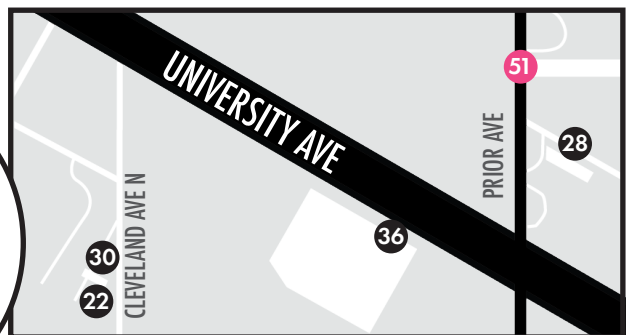

**MURALS ON GOOGLE MAPS**

**NORTH** ▲  
MAP SCALES VARY

SHORT WALK FROM MURAL 50  
ON TERRITORIAL RD W

MURAL 12 IS 0.7 MILES NORTH OF  
UNIVERSITY AVE VIA PRIOR AVE

MURAL 17 IS 0.4 MILES WEST FROM THE CORNER  
OF RAYMOND AVE & UNIVERSITY AVE @ 9 MINUTE  
WALK - CLOSE TO GREEN LINE WESTGATE STATION

VIA UNIVERSITY AVE  
RAYMOND AVE TO PRIOR AVE IS 0.8 MILES  
@ 18 MINUTE WALK

- 1 CEY ADAMS
- 2 MARIELA AJRAS
- 3 VALENTINO + BIANCHINI
- 4 CHUCK U
- 5 PRISCILA DE CARVALHO
- 6 FADLABI
- 7 MR. KIJI
- 8 ARTCROP
- 9 BIAFRA, INC.
- 10 EWOK
- 11 MARTZIA THOMETZ
- 12 ERIC GARCIA
- 13 BEATRIX\*JAR
- 14 REGGIE LEFLORE
- 15 XEE REITER
- 16 WUNDER & RYOE
- 17 WITT SIASOCO
- 18 WES WINSHIP
- 19 PEYTON SCOTT RUSSELL
- 20 ROCK CYFI MARTINEZ
- 21 MARLENA MYLES
- 22 AARON JOHNSON-ORTIZ
- 23 MISSY WHITEMAN
- 24 KATRINA KNUTSON
- 25 MISKITOOS GARCIA
- 26 KAO LEE THAO
- 27 THOMASINA TOPBEAR
- 28 ALEX GAITER SMITH
- 29 TAYLOR BERMAN
- 30 JENNIFER DAVIS
- 31 JOSE DOMINGUEZ
- 32 MAIYA LEA HARTMAN
- 33 VOTAN HENRIQUEZ
- 34 HIBAAQ IBRAHIM
- 35 GENO OKOK
- 36 RODRIGO OÑATE
- 37 POVI MARIE
- 38 POVI MARIE

## 2023 CHROMA ZONE MURALISTS

- 39 JOY SPIKA
- 40 FEW AND FAR
- 41 WUNDR & BIAFRA
- 42 BLACK DAZE
- 43 FOCUS SMITH
- 44 JORDAN M. HAMILTON
- 45 TOM JAY
- 46 DAREN HILL
- 47 NÜ-ONE
- 48 LESLIE BARLOW
- 49 HEND AL-MANSOUR
- 50 PHILIPO DYAULI
- 51 SYDNEY JAMES
- 52 MAX SANSING
- 53 WES WINSHIP
- 54 MICHAEL ENGBRETSON
- 55 FORREST WOZNIAK
- 56 LYNDA GRAFITO