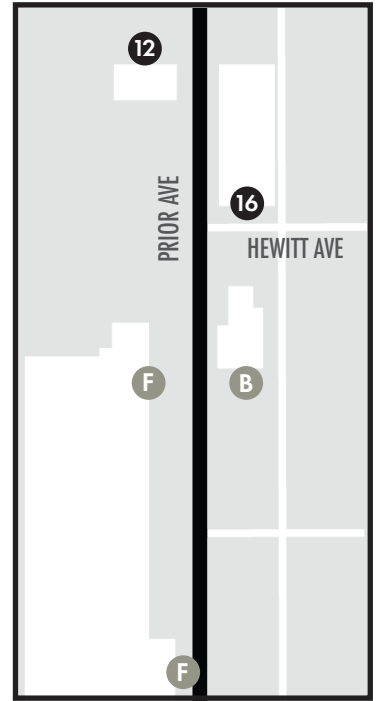

**MURALS ON GOOGLE MAPS**

**NORTH** ▲  
MAP SCALES VARY

SHORT WALK FROM MURAL 50  
ON TERRITORIAL RD W

MURAL 12 IS 0.7 MILES NORTH OF  
UNIVERSITY AVE VIA PRIOR AVE

MURAL 17 IS 0.4 MILES WEST FROM THE CORNER  
OF RAYMOND AVE & UNIVERSITY AVE @ 9 MINUTE  
WALK - CLOSE TO GREEN LINE WESTGATE STATION

VIA UNIVERSITY AVE  
RAYMOND AVE TO PRIOR AVE IS 0.8 MILES  
@ 18 MINUTE WALK

- 1 CEY ADAMS
- 2 MARIELA AJRAS
- 3 VALENTINO + BIANCHINI
- 4 CHUCK U
- 5 PRISCILA DE CARVALHO
- 6 FADLABI
- 7 MR. KIJI
- 8 ARTCROP
- 9 BIAFRA, INC.
- 10 EWOK
- 11 MARTZIA THOMETZ
- 12 ERIC GARCIA
- 13 BEATRIX\*JAR
- 14 REGGIE LEFLORE
- 15 XEE REITER
- 16 WUNDER & RYOE
- 17 WITT SIASOCO
- 18 WES WINSHIP
- 19 PEYTON SCOTT RUSSELL
- 20 ROCK CYFI MARTINEZ
- 21 MARLENA MYLES
- 22 AARON JOHNSON-ORTIZ
- 23 MISSY WHITEMAN
- 24 KATRINA KNUTSON
- 25 MISKITOOS GARCIA
- 26 KAO LEE THAO
- 27 THOMASINA TOPBEAR
- 28 ALEX GAITER SMITH
- 29 TAYLOR BERMAN
- 30 JENNIFER DAVIS
- 31 JOSE DOMINGUEZ
- 32 MAIYA LEA HARTMAN
- 33 VOTAN HENRIQUEZ
- 34 HIBAAQ IBRAHIM
- 35 GENO OKOK
- 36 RODRIGO OÑATE
- 37 POVI MARIE
- 38 POVI MARIE